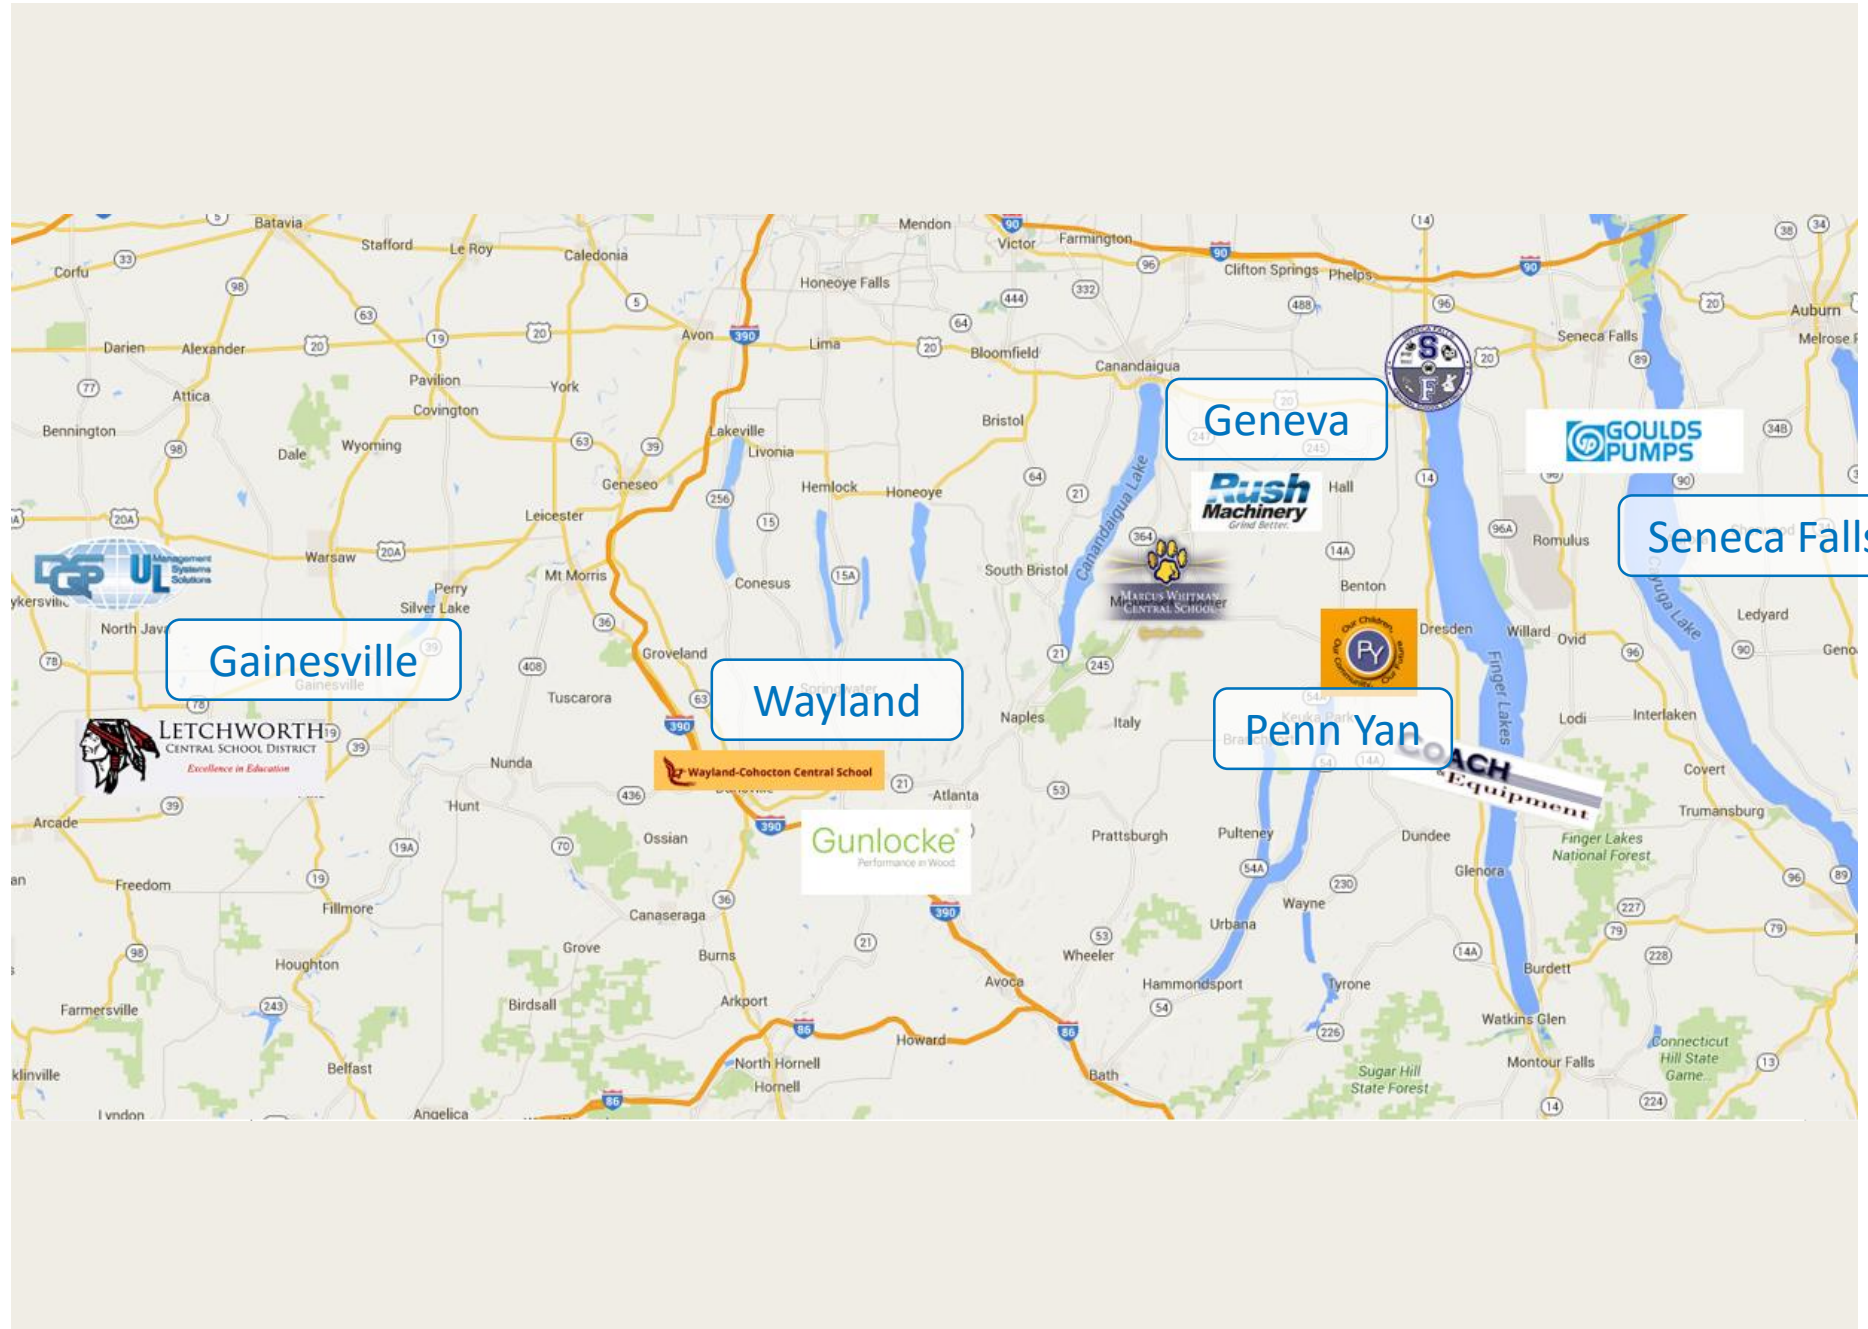

Seneca, Steuben, Wyoming and Yates Counties Tour Map

FAME Manufacturer & School Clusters

Do you know who is in your neighborhood?

Building a pipeline of talent in advanced manufacturing is our passion. We strive to partner schools and companies together to see the many career opportunities in the manufacturing industry available and to make sure they receive the training and education needed to succeed.

Contact Information

SENECA COUNTY			
SCHOOL	COMPANY	ADDRESS	PHONE
Seneca Falls Central School District	ITT Gould Pumps	240 Fall St, Seneca Falls, NY 13148	(315) 568-2811

STEUBEN COUNTY			
SCHOOL	COMPANY	ADDRESS	PHONE
Wayland-Cohocton Central School District	Gunlocke	1 Gunlocke Park, Wayland, NY 14572	(800) 828-6300